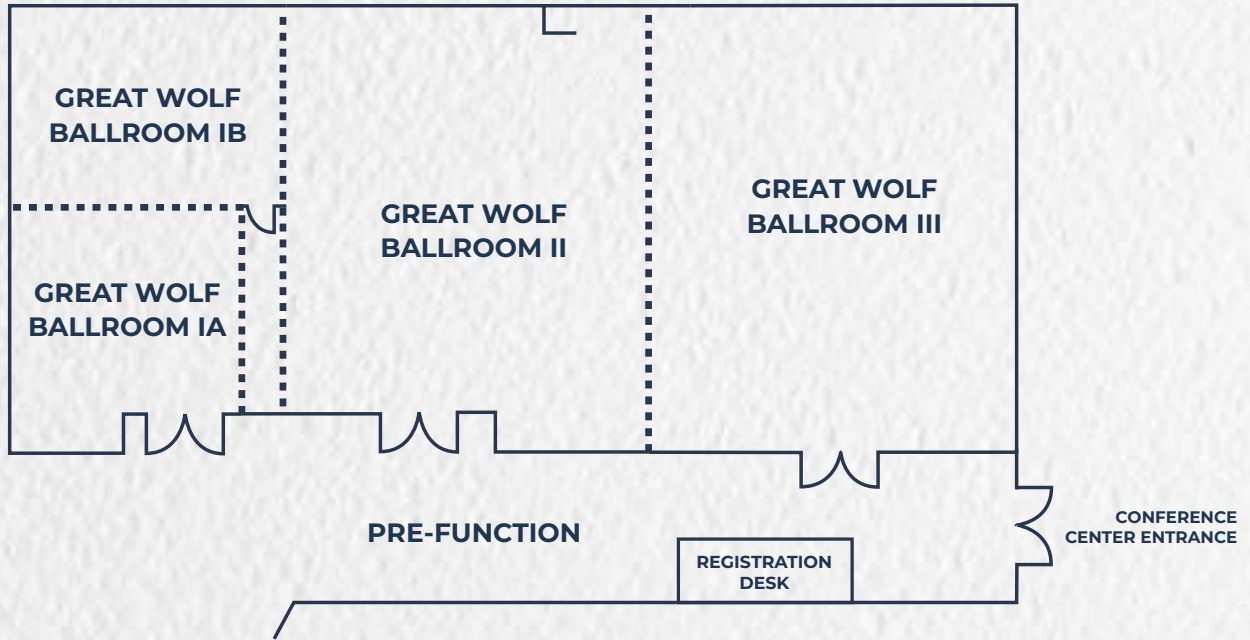

Function Space Configurations and Specifications

Resort Accommodations

- Located in Harris County east of the Gulf Freeway and south of the NASA bypass.
- Over 8,000 square feet of flexible meeting space.
- Large ballroom that can accommodate up to 900 guests.
- Customizable catering solutions built to your preference.
- Complimentary high-speed wireless internet access.
- 532 spacious guestrooms.
- Dedicated conference center entrance.
- 95,000 square foot waterpark.

Room Name	Sq. Ft.	Classroom	Banquet	Theater	Reception	U-Shape	Hollow Square
Great Wolf Ballroom	8,373	350	700	930	837	239	200
Great Wolf Ballroom I	2,139	90	180	237	214	60	50
Great Wolf Ballroom II	3,050	127	255	340	305	87	73
Great Wolf Ballroom III	3,184	133	265	350	318	90	75
Great Wolf Ballroom Ia	1,105	46	90	123	110	30	27
Great Wolf Ballroom Ib	1,034	43	85	115	100	30	25
Pre-Function Area	2,839	NA	NA	NA	275	NA	NA
Registration Desk	264	NA	NA	NA	NA	NA	NA